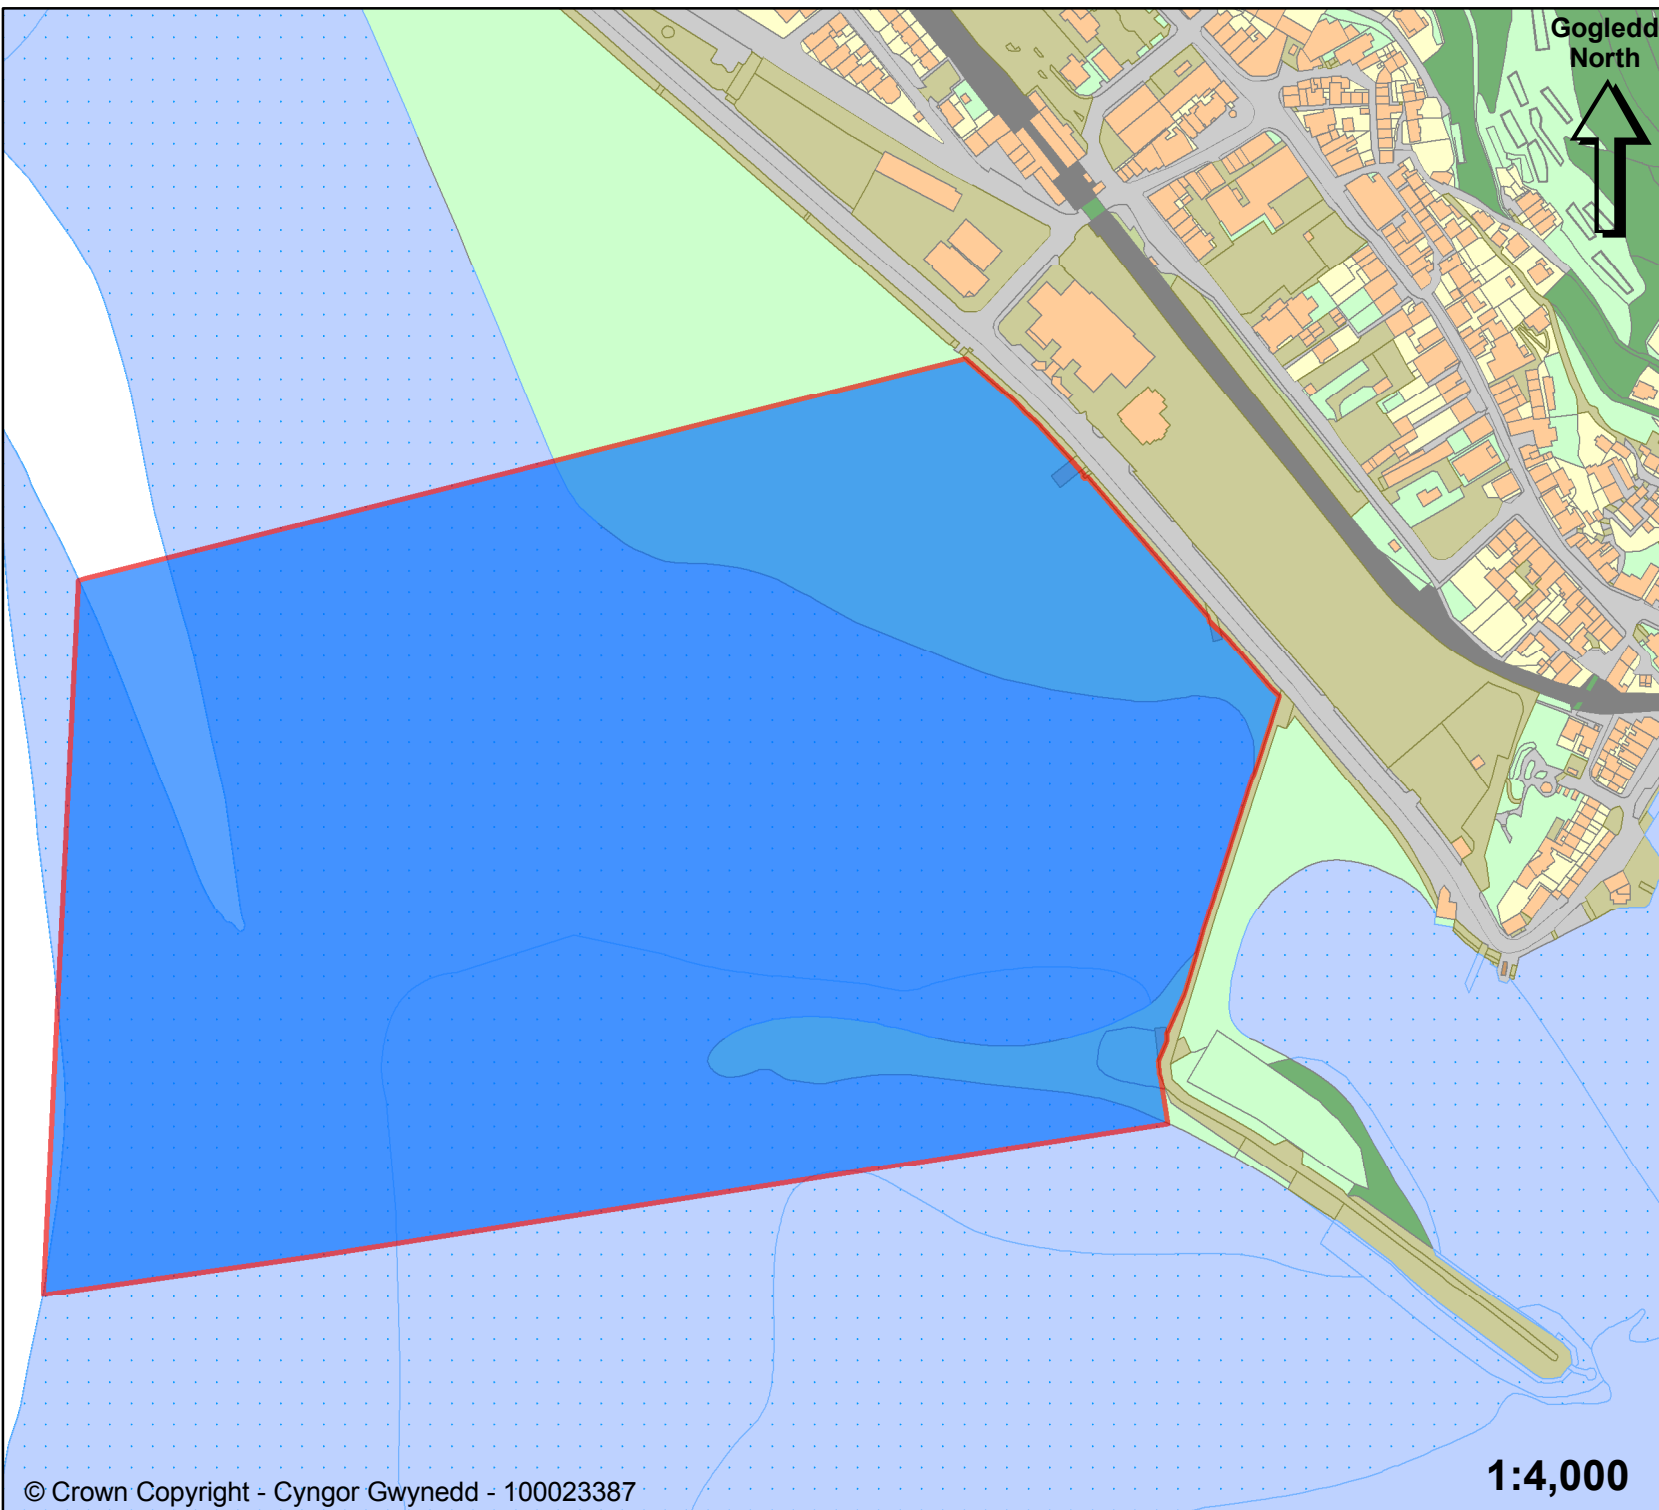

**Cyngor Gwynedd
Gorchmynion Rheoli Cŵn**

**Gwynedd Council
Dog Control Orders**

Lleoliad
Location

Traeth Abermaw

Barmouth Beach

**Parth Gwahardd Cŵn
Dog Exclusion Area**

**Rhwng Ebrill 1af - Medi 30ain
Between 1st April - 30th September**

Rhif Cyfeirnod
Reference Number

6.04