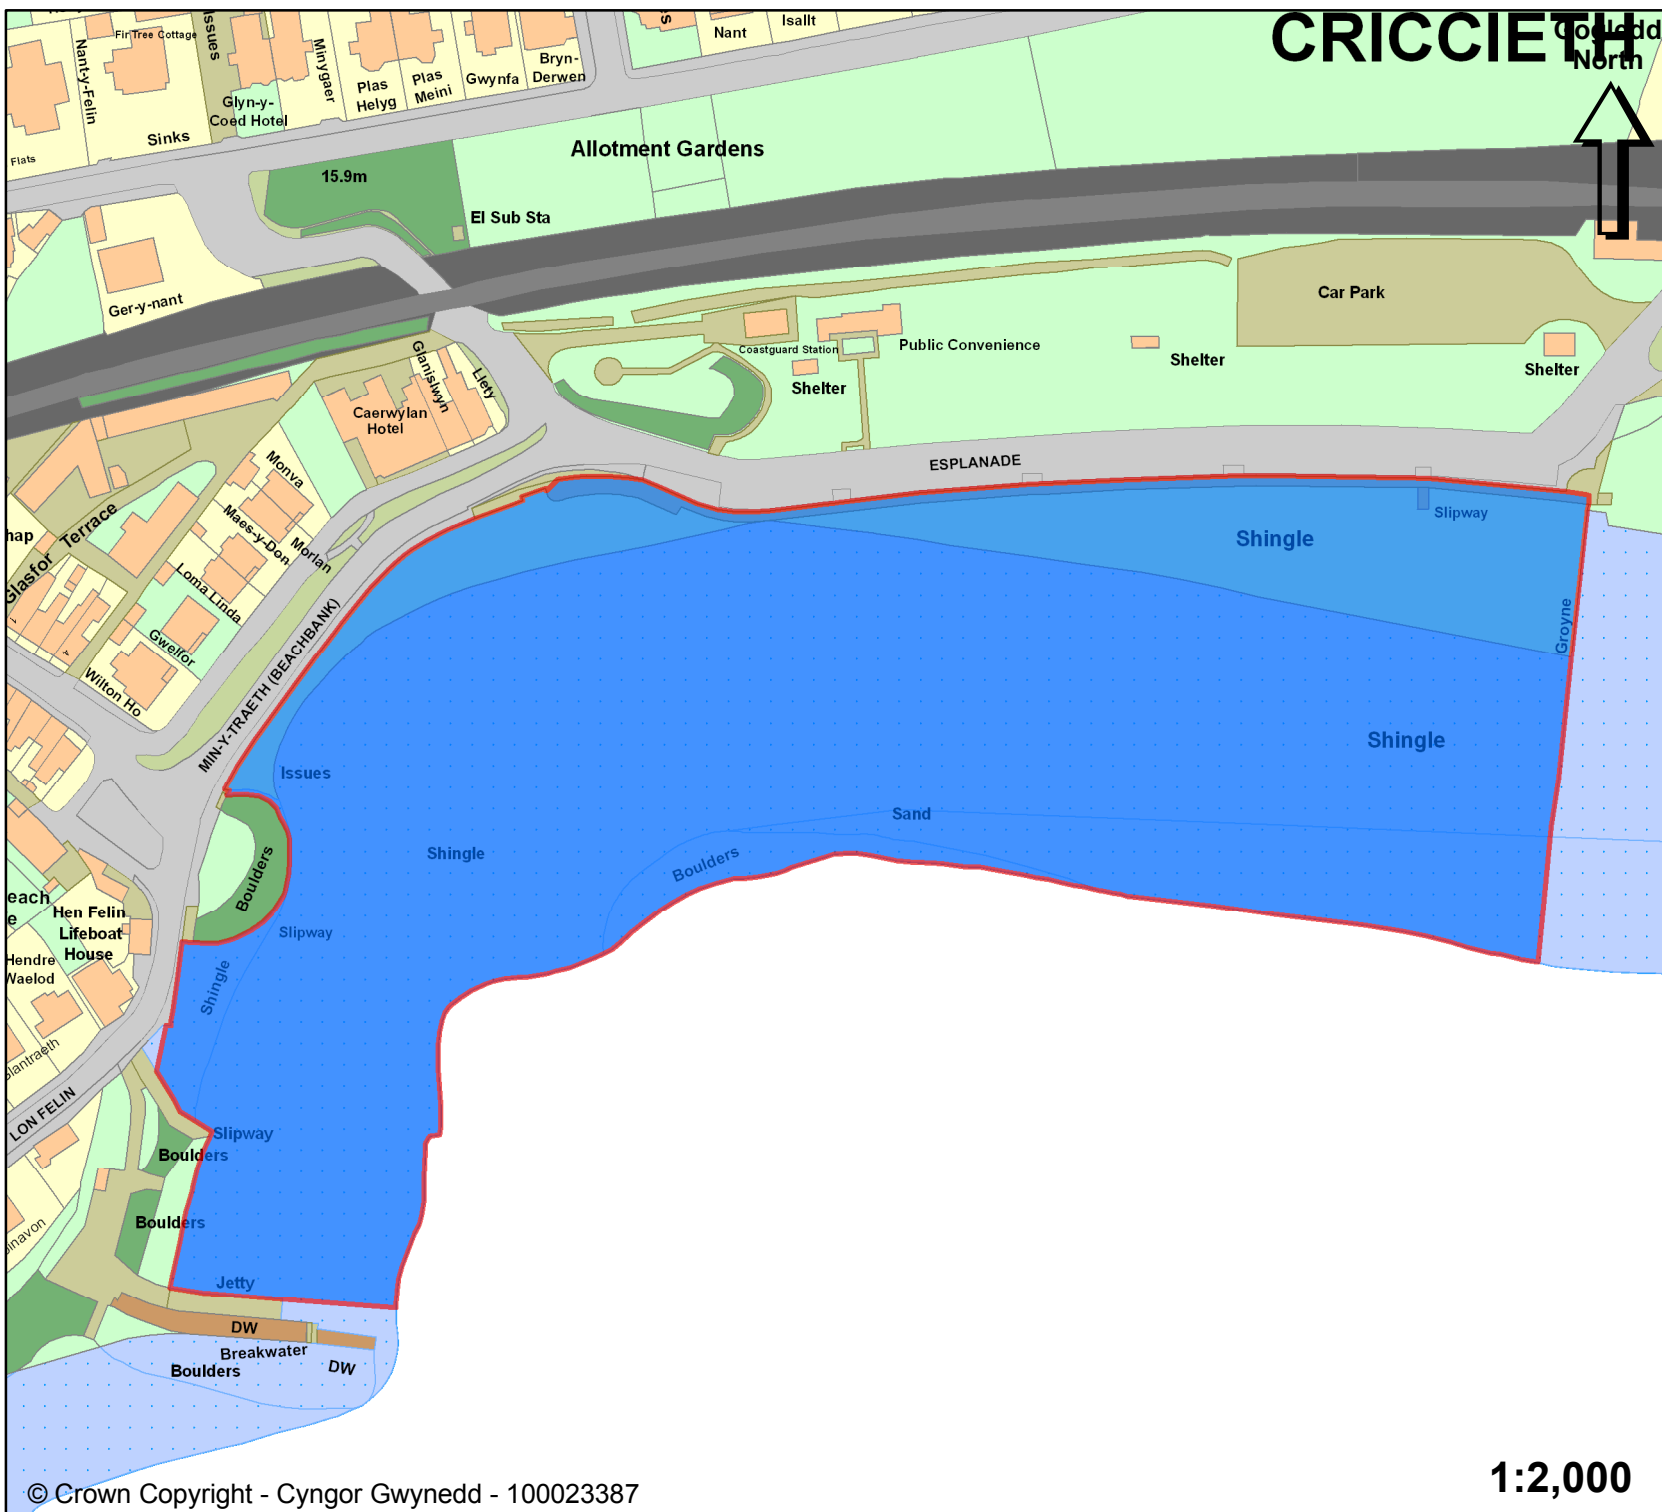

CRICCIETH

**Cyngor Gwynedd
Gorchmynion Rheoli Cŵn**

**Gwynedd Council
Dog Control Orders**

Lleoliad
Location

**Traeth Y Promenad
Criccieth**

**Promenade Beach
Criccieth**

**Parth Gwahardd Cŵn
Dog Exclusion Area**

**Rhwng Ebrill 1af - Medi 30ain
Between 1st April - 30th September**

Rhif Cyfeirnod
Reference Number

6.09