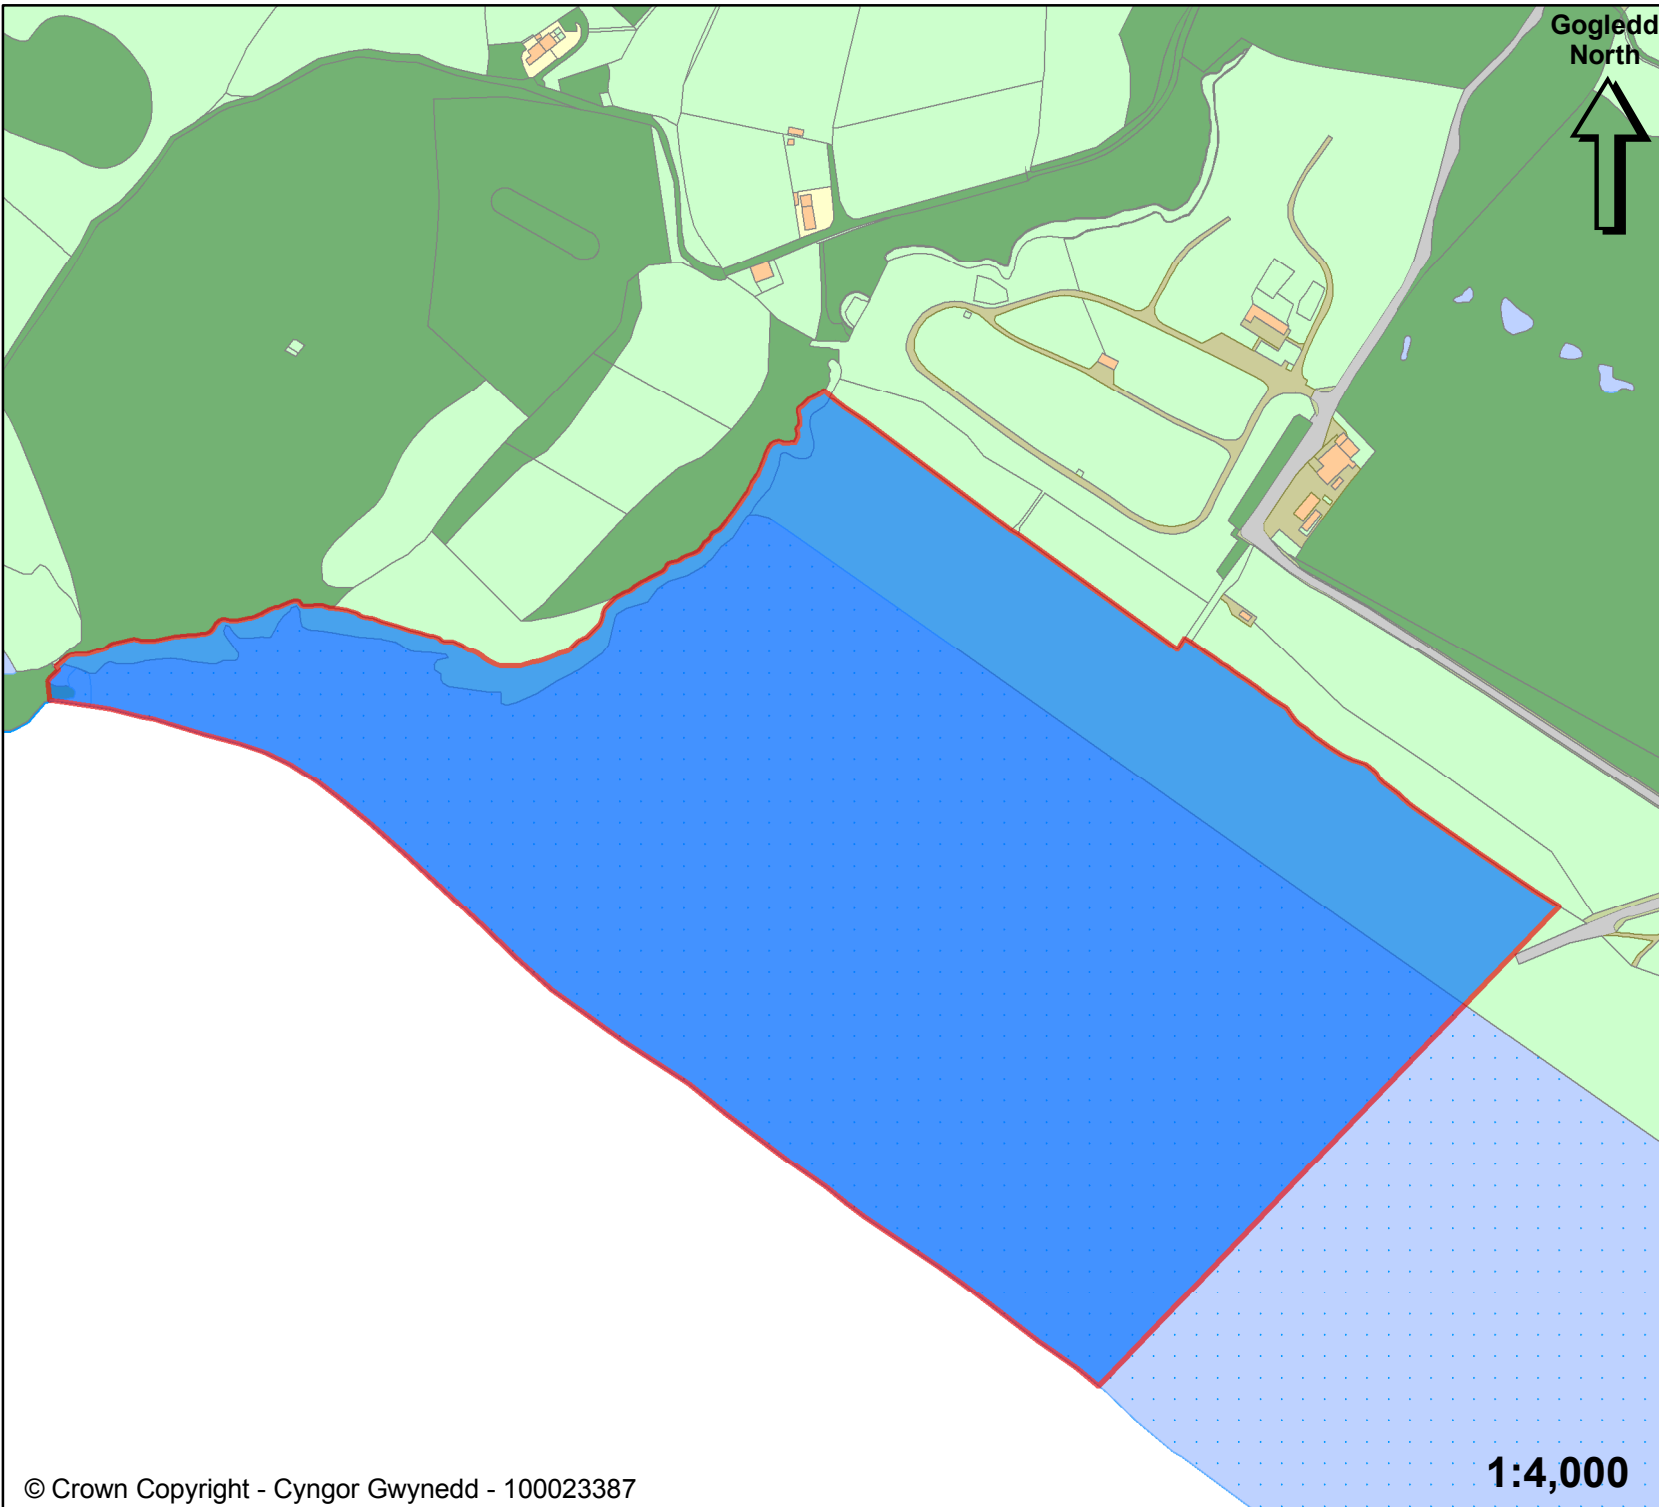

**Traeth Harlech  
Harlech Beach**

**Parth Gwahardd Cŵn  
Dog Exclusion Area**  
  
**Rhwng Ebrill 1af - Medi 30ain  
Between 1st April - 30th September**

**Rhif Cyfeirnod  
Reference Number**  
  
**6.07**