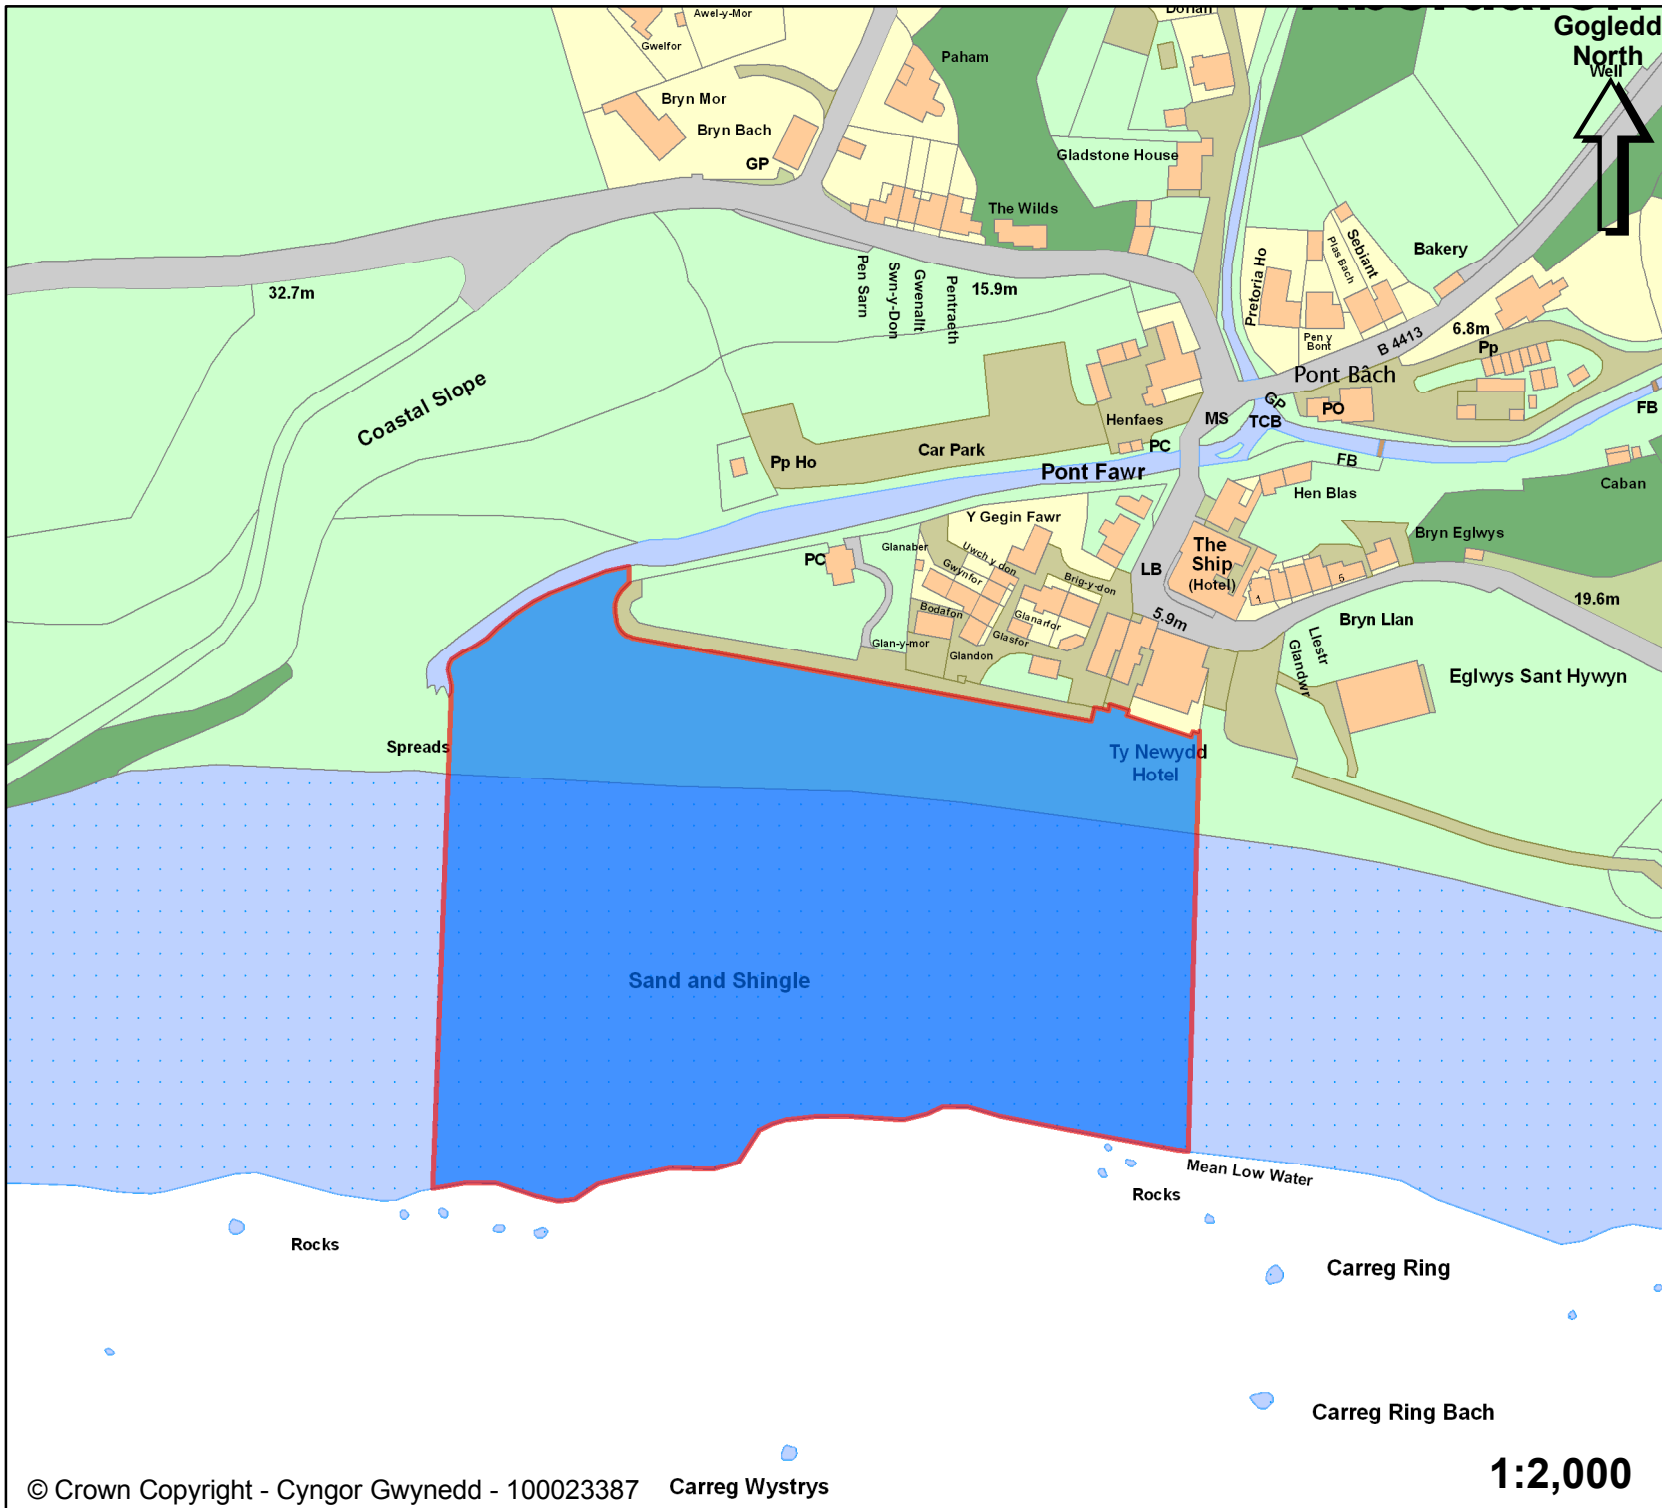

**Cyngor Gwynedd
Gorchmynion Rheoli Cŵn**

**Gwynedd Council
Dog Control Orders**

Lleoliad
Location

**Traeth Aberdaron
Aberdaron Beach**

**Parth Gwahardd Cŵn
Dog Exclusion Area**

**Rhwng Ebrill 1af - Medi 30ain
Between 1st April - 30th September**

Rhif Cyfeirnod
Reference Number

6.14