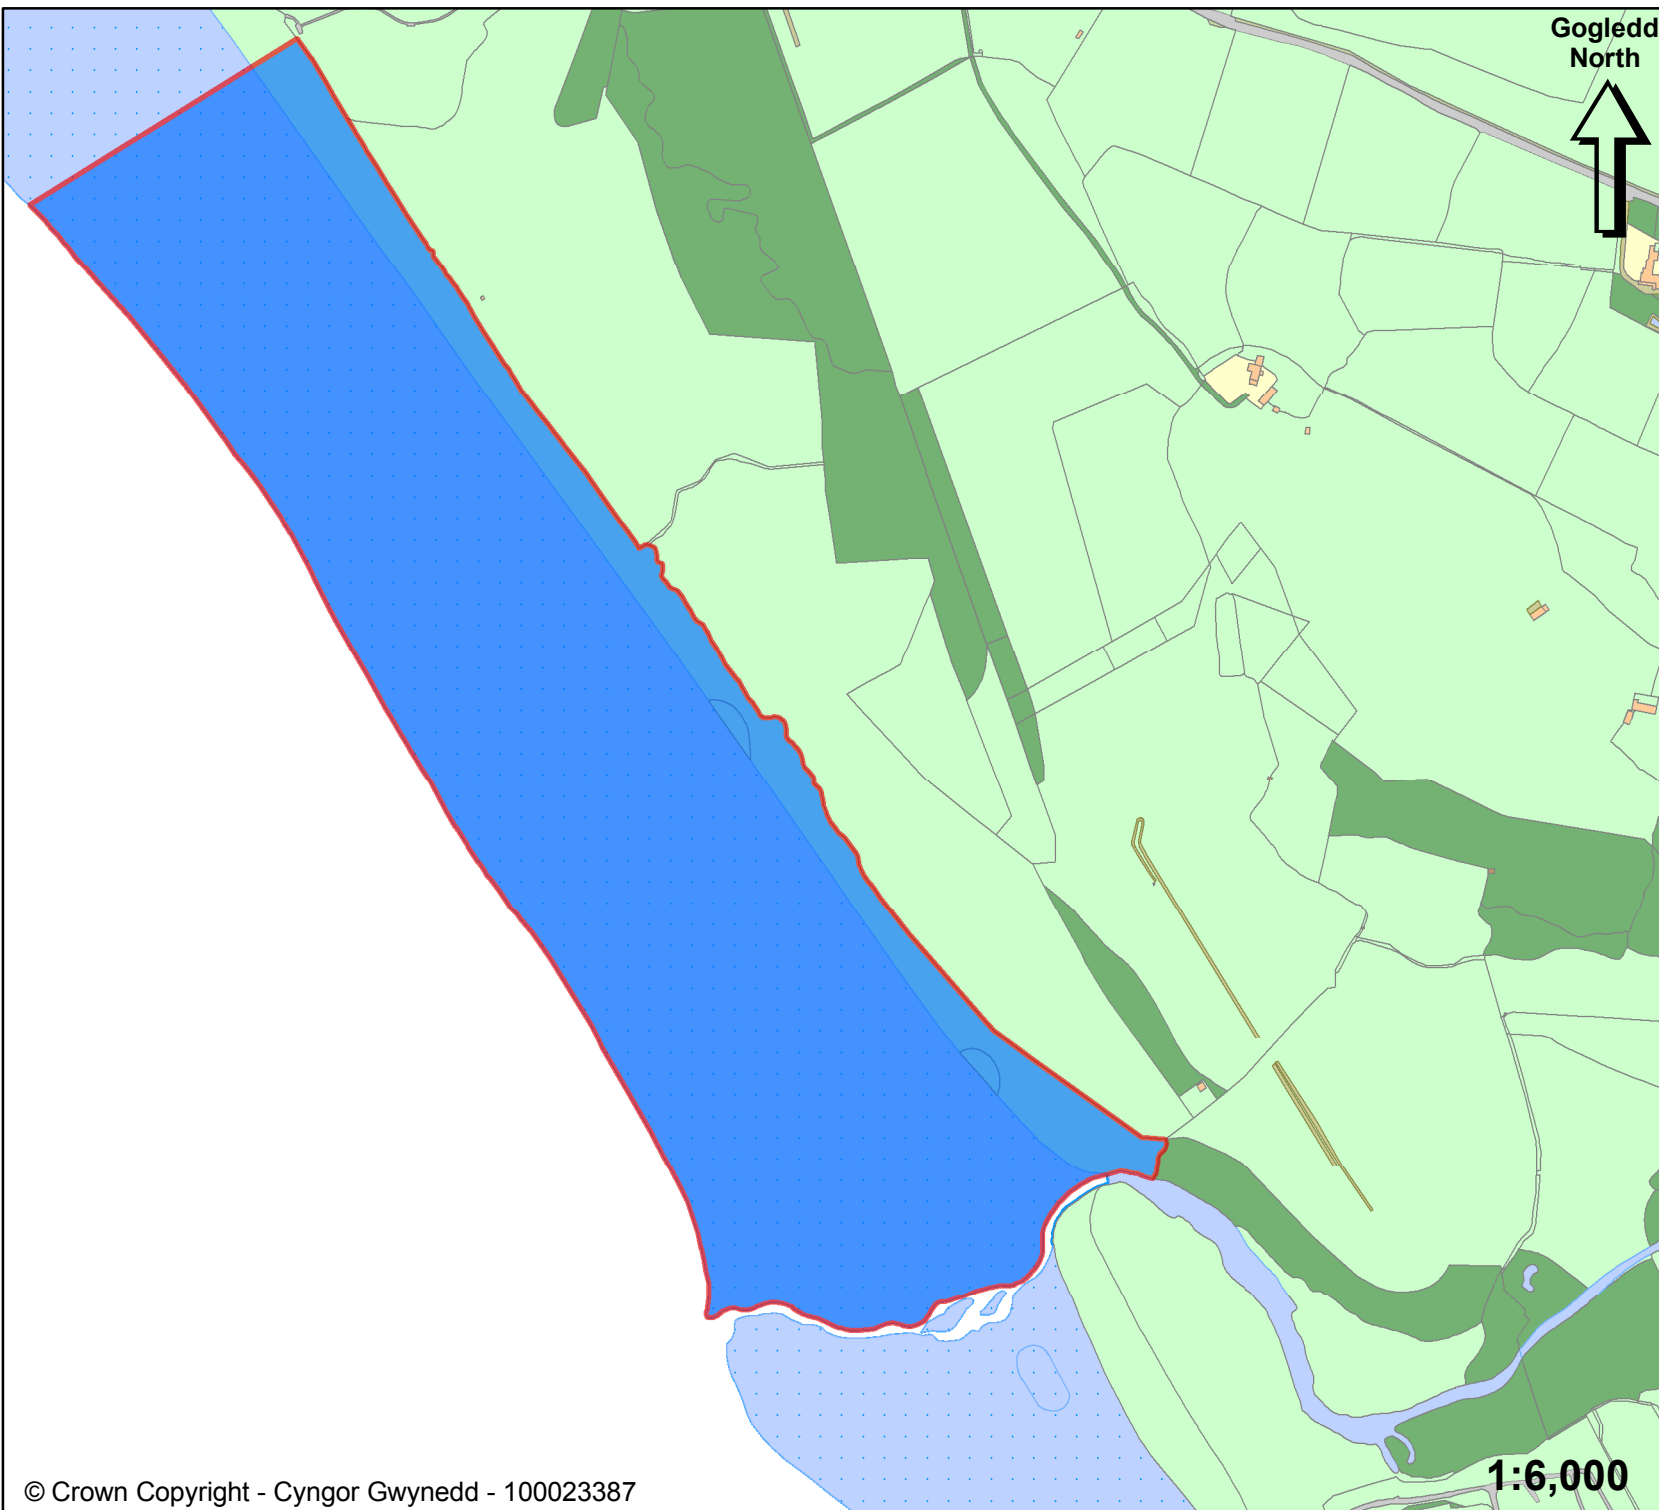

**Cyngor Gwynedd
Gorchmynion Rheoli Cŵn**

**Gwynedd Council
Dog Control Orders**

Lleoliad
Location

Traeth Bennar

Bennar Beach

**Parth Gwahardd Cŵn
Dog Exclusion Area**
**Rhwng Ebrill 1af - Medi 30ain
Between 1st April - 30th September**

Rhif Cyfeirnod
Reference Number
6.05