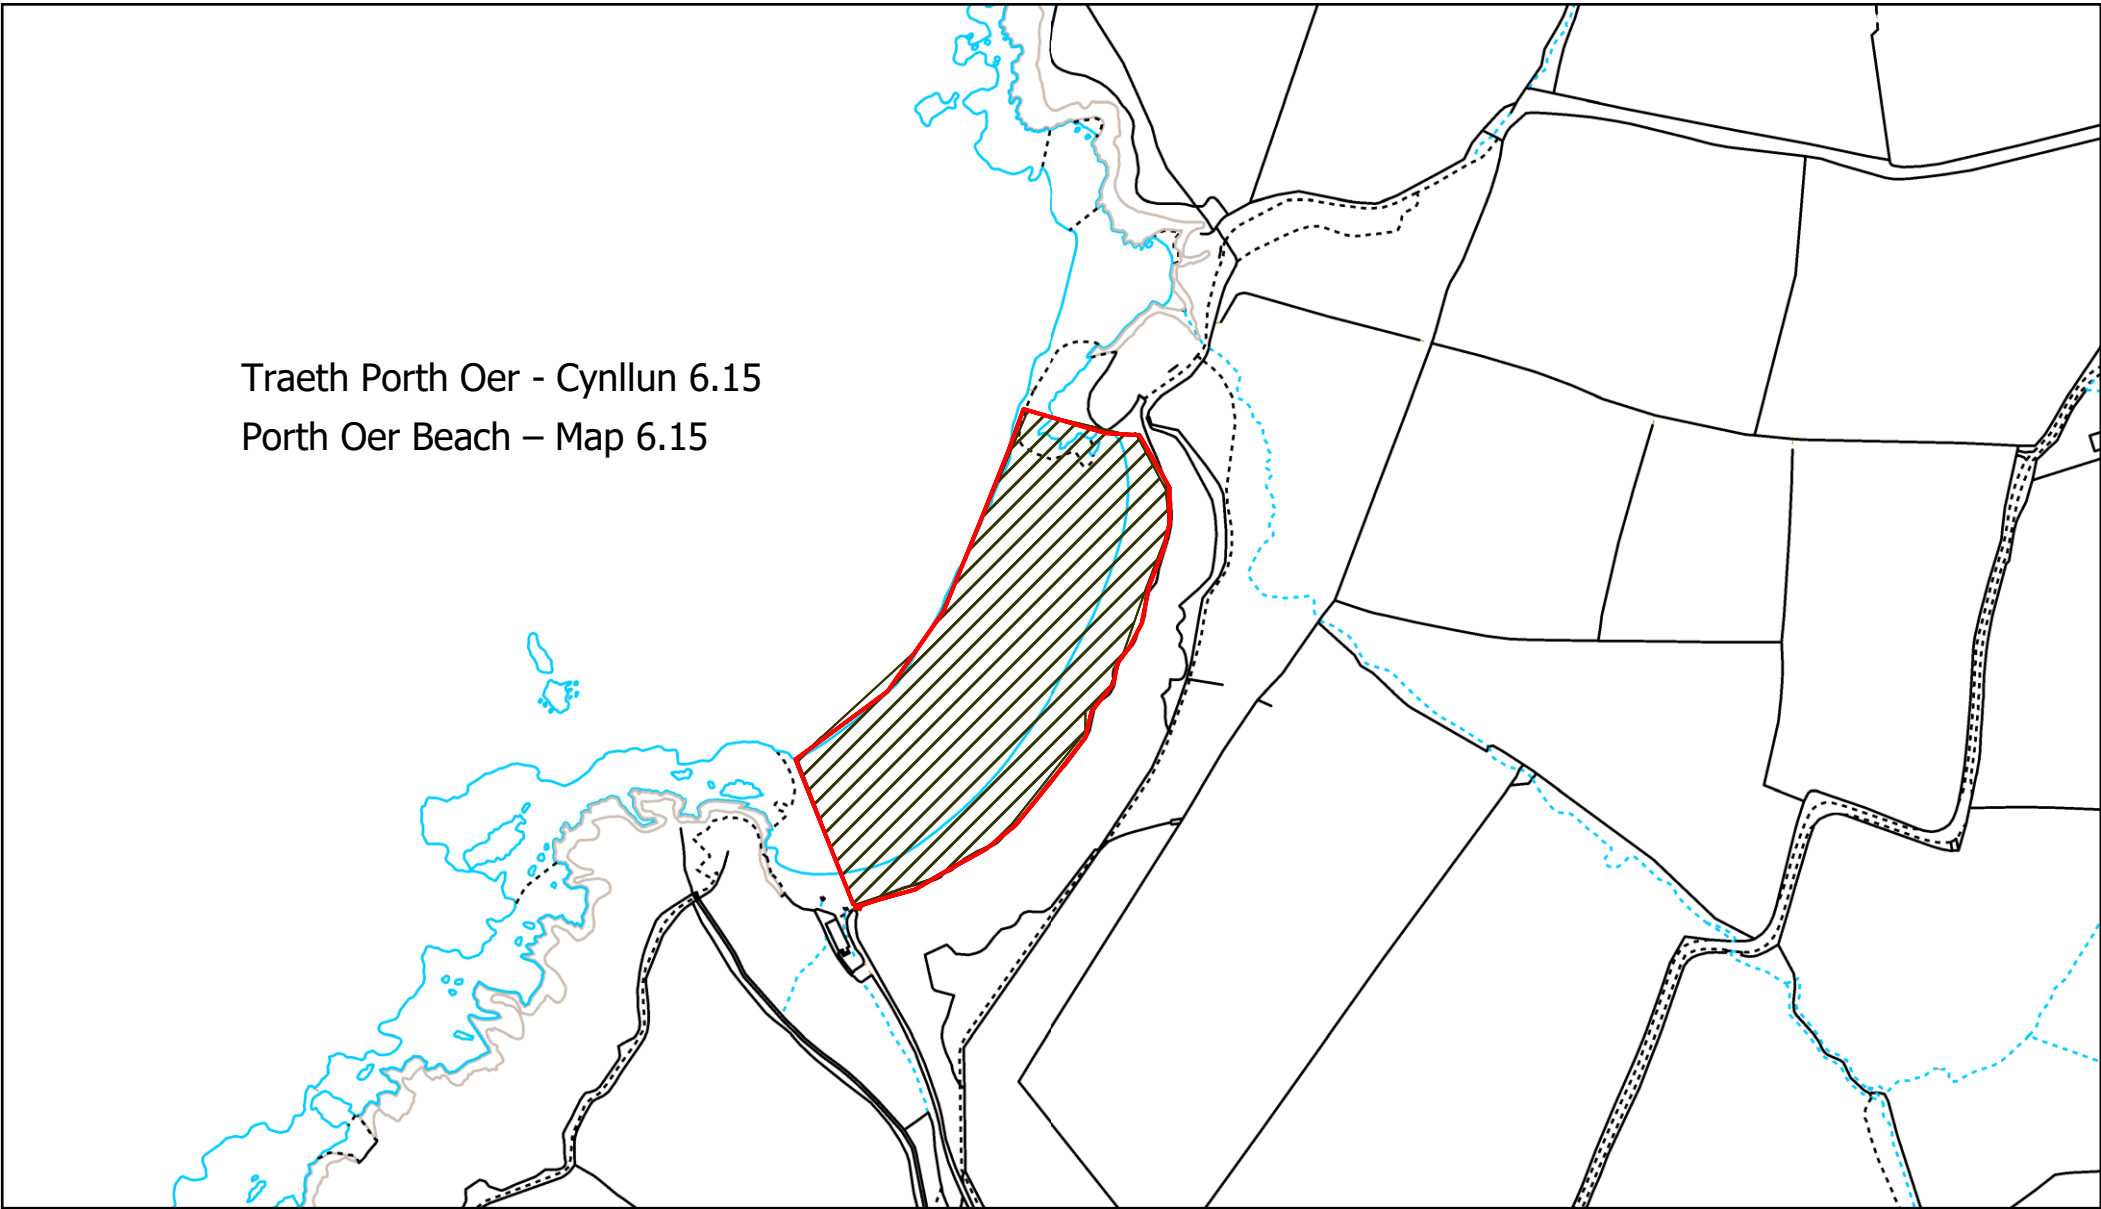

Traeth Porth Oer - Cynllun 6.15
Porth Oer Beach – Map 6.15

May 5, 2021