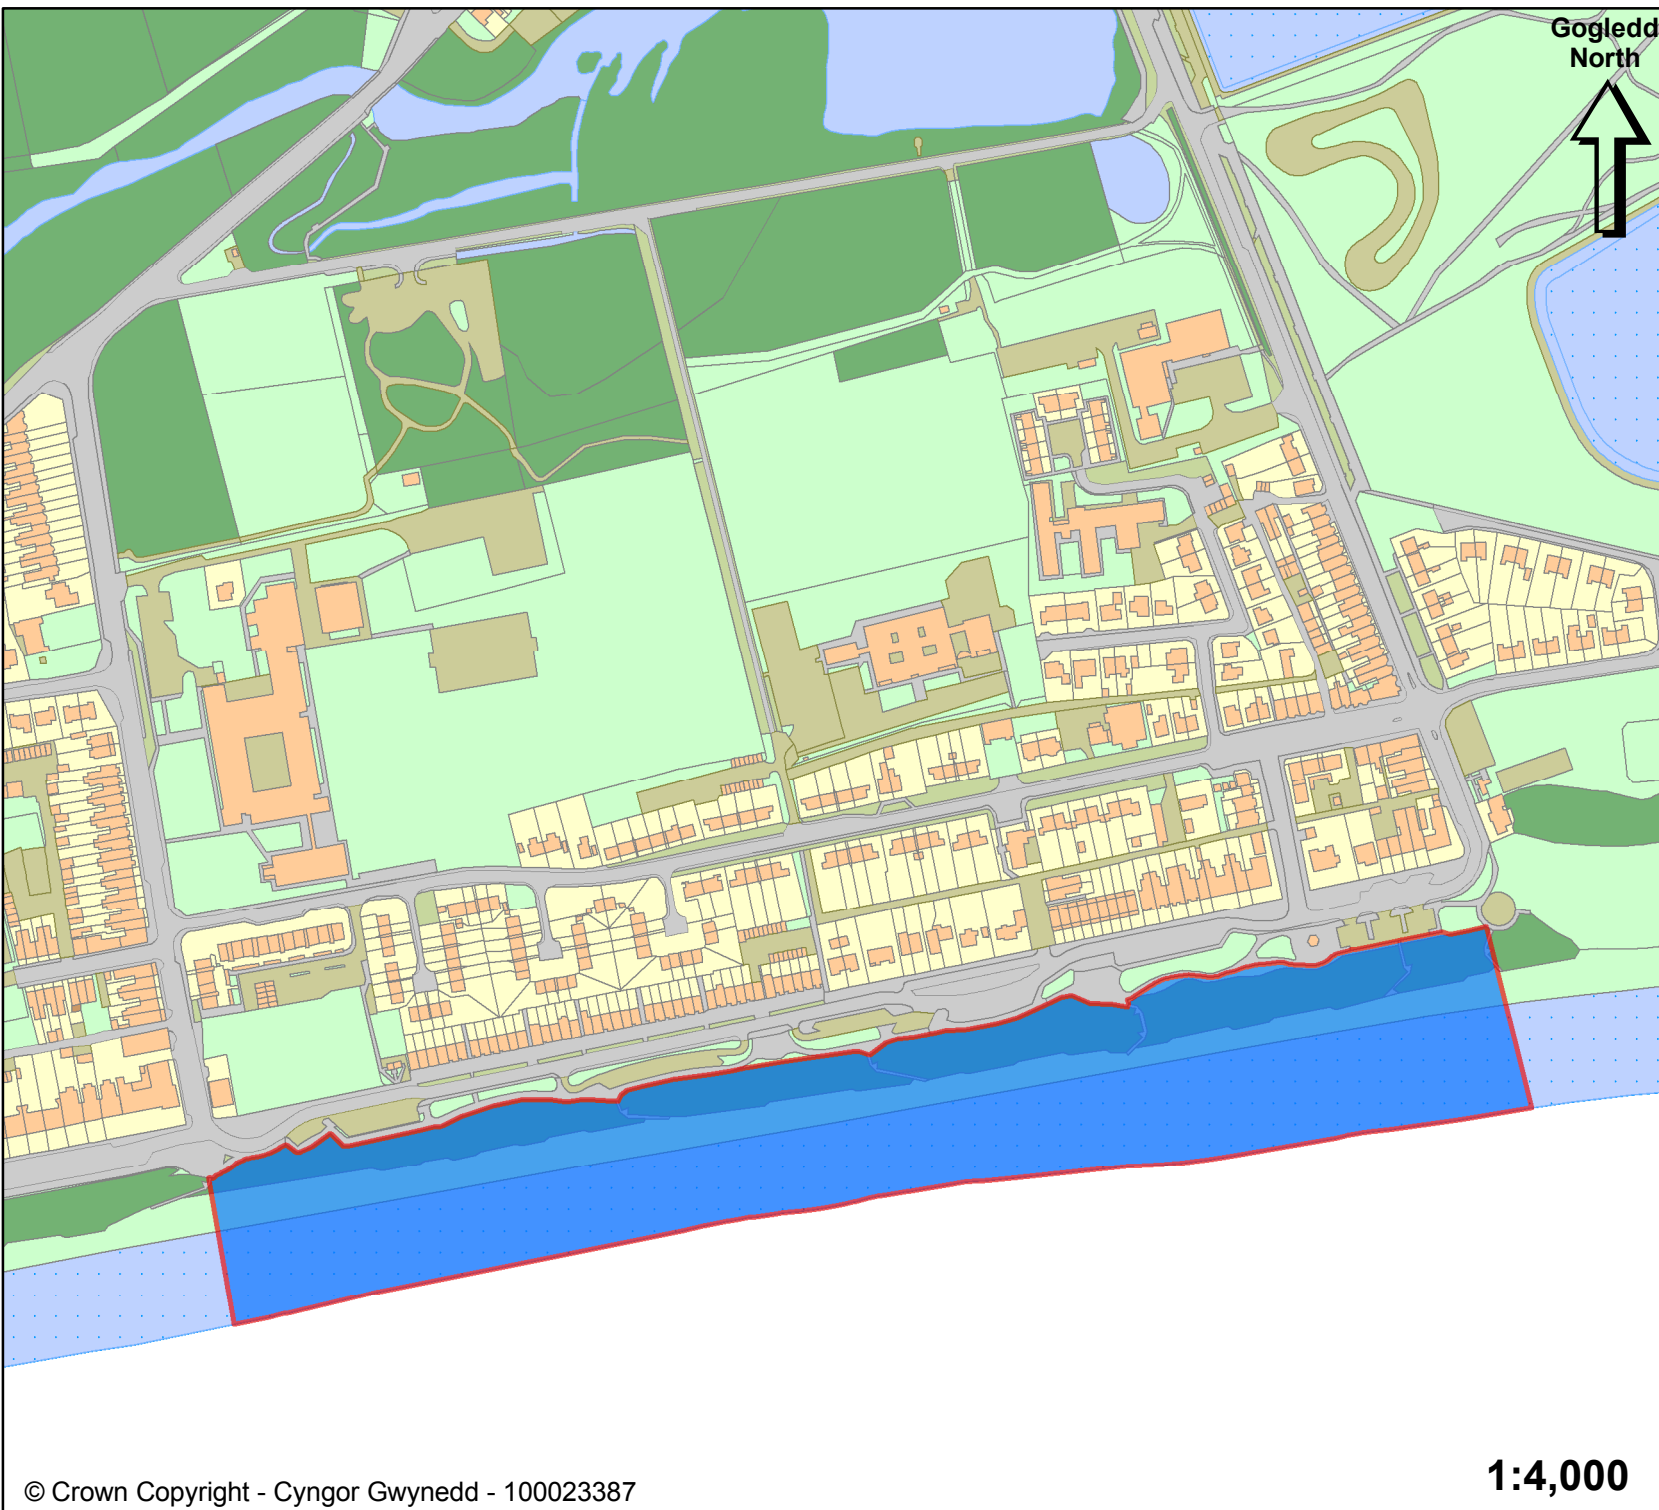

Gogledd
North

**Cyngor Gwynedd
Gorchmynion Rheoli Cŵn**

**Gwynedd Council
Dog Control Orders**

Lleoliad
Location

**Traeth Marian-y-De
Pwllheli**

**Marian-y-De Beach
Pwllheli**

**Parth Gwahardd Cŵn
Dog Exclusion Area**

**Rhwng Ebrill 1af - Medi 30ain
Between 1st April - 30th September**

Rhif Cyfeirnod
Reference Number

6.12