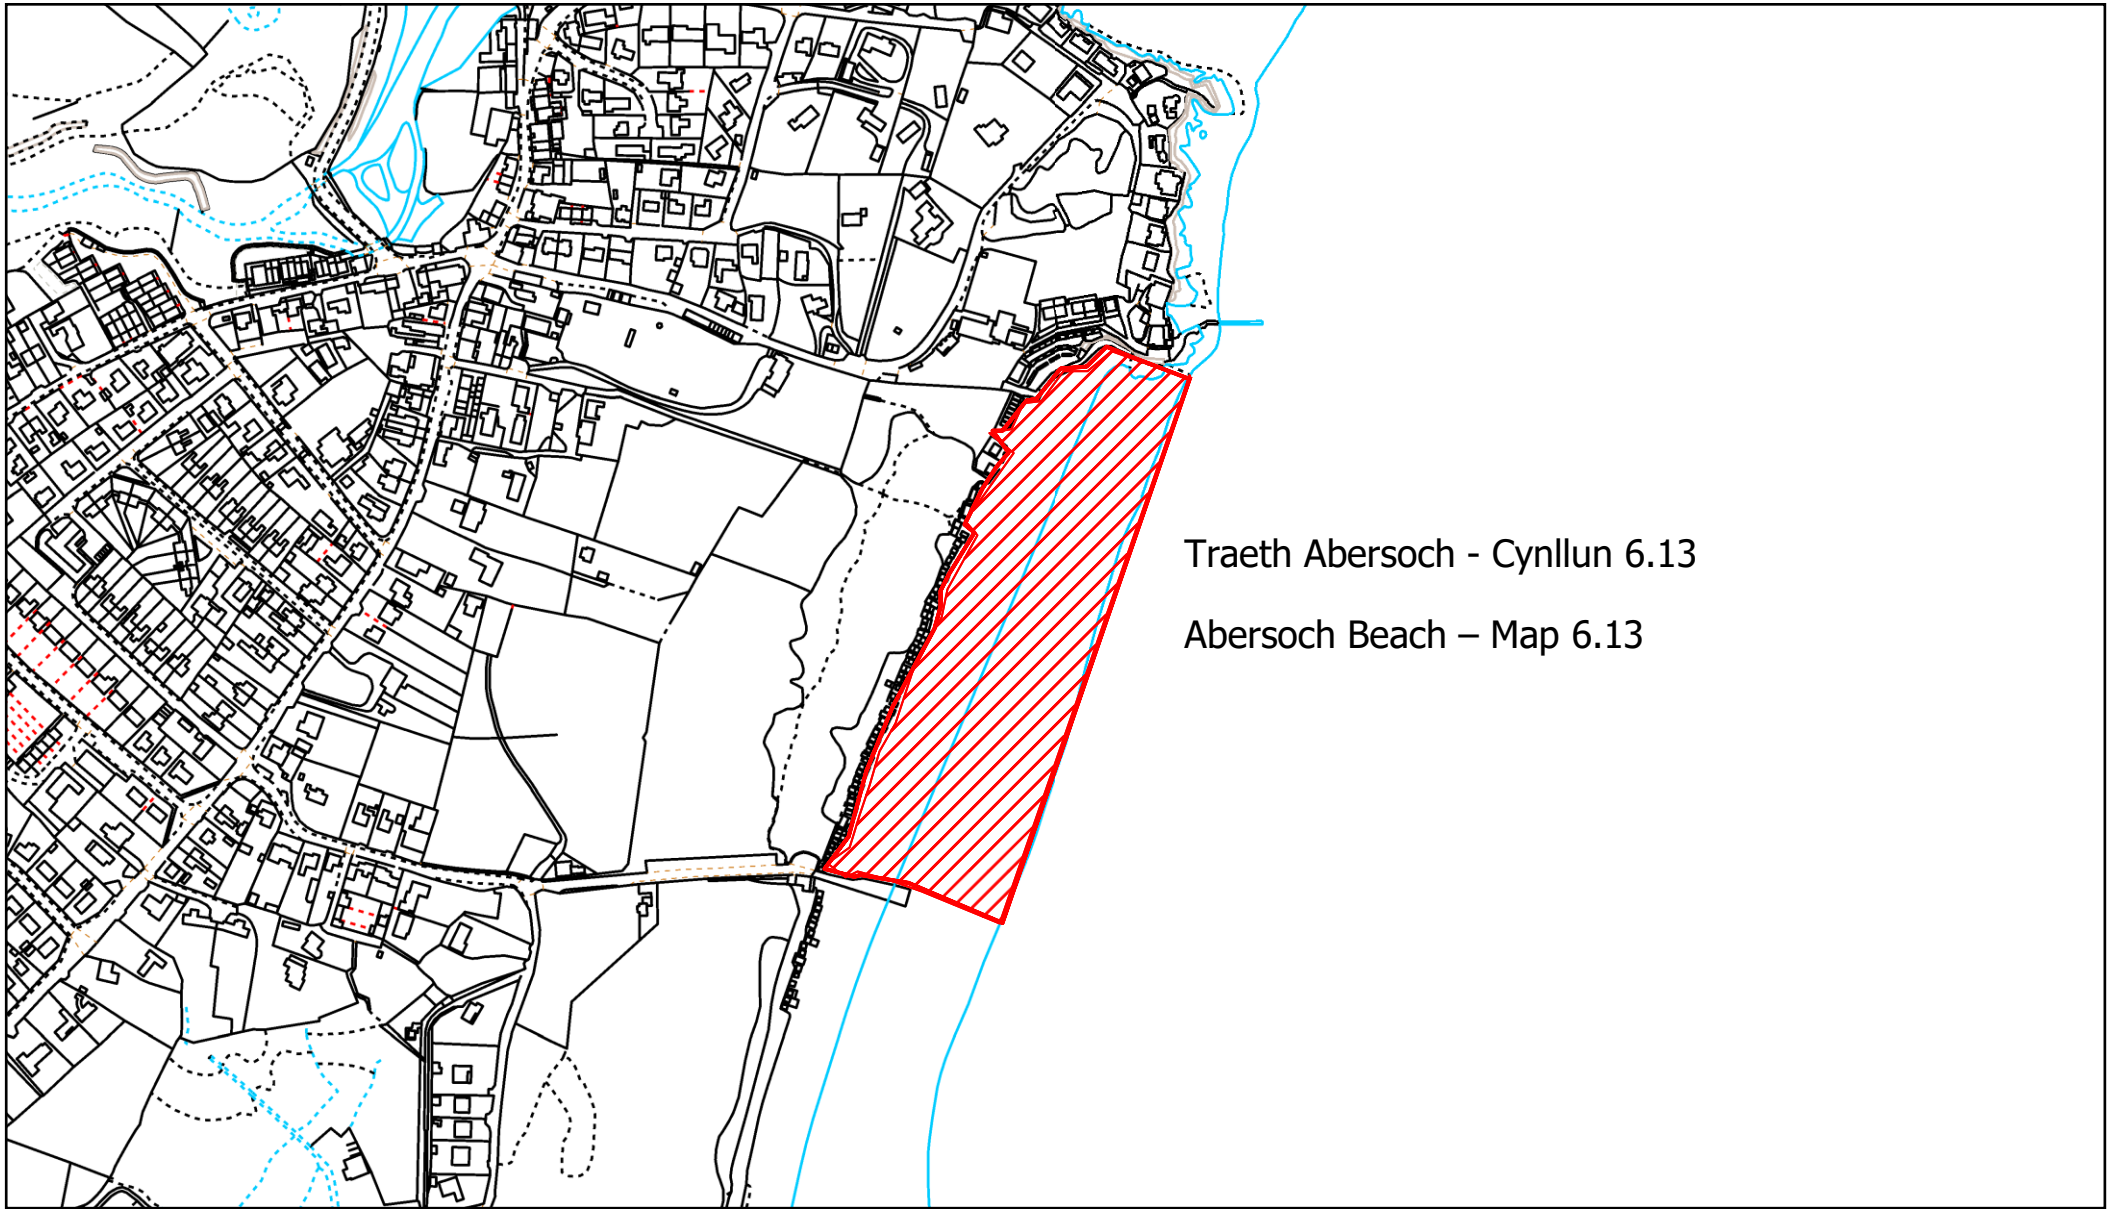

**Marian-y-De Beach  
Pwllheli**

**Parth Gwahardd Cŵn  
Dog Exclusion Area**

**Rhwng Ebrill 1af - Medi 30ain  
Between 1st April - 30th September**

Rhif Cyfeirnod  
Reference Number

**6.12**

Traeth Abersoch - Cynllun 6.13  
Abersoch Beach – Map 6.13